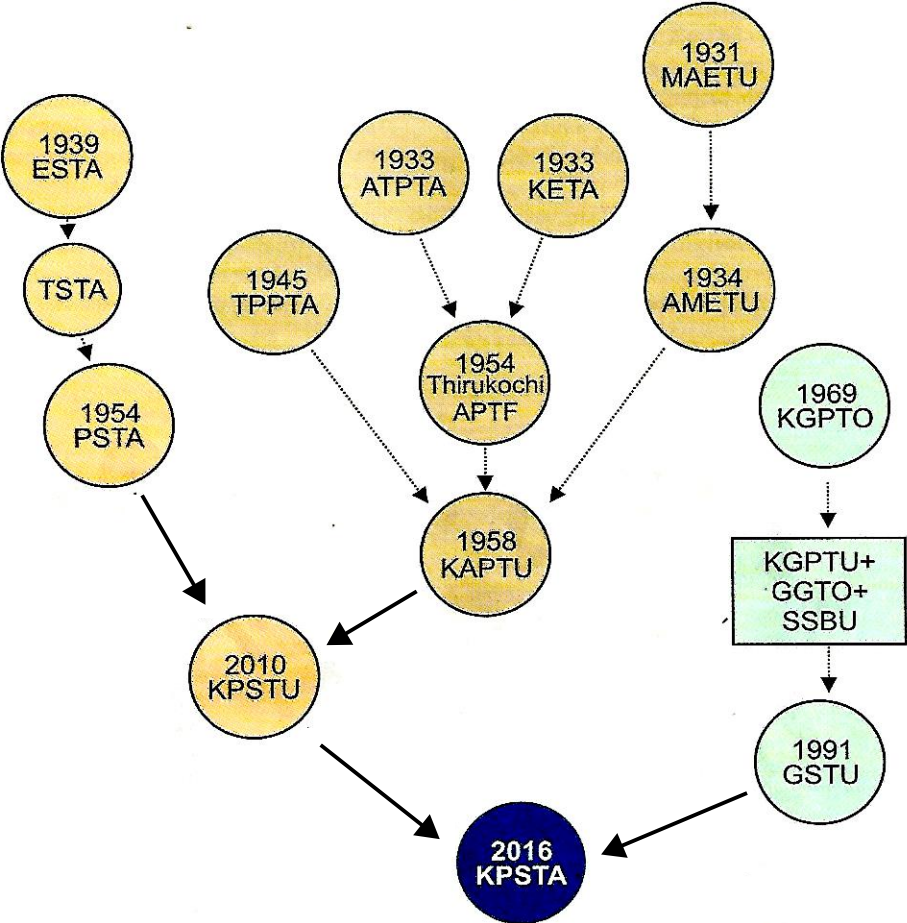

കെ.പി.എസ്.ടി.എ സംഘടനാ നാൾവഴികളിലൂടെ...

NEA - National Edu Association  
 NUT - National Union of Teachers  
 WTAM - Women Teachers Association in Madras  
 SITU - South Indian Teachers Association

MAETU - Malabar Aided Elementary Teachers Union  
 ATPTA - Akhila Travancore Primary Teachers Association  
 KETA - Kochin Elementary Teachers Association  
 ESTA - English School Teachers Association  
 AMETU - Akhila Malabar Elementary Teachers Union  
 TPPTA - Travancore Private Primary Teachers Association  
 TSTA - Travancore School of Teachers Association