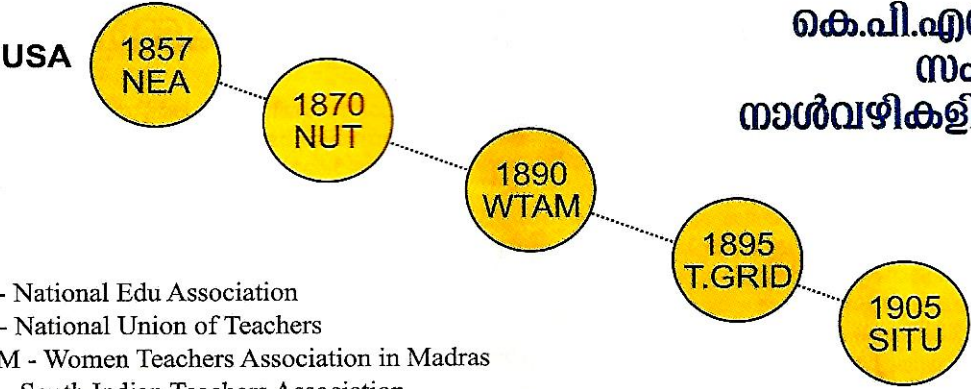

കെ.പി.എസ്.ടി.എ സംഘടനാ നാൾവഴികളിലൂടെ...

NEA - National Edu Association  
 NUT - National Union of Teachers  
 WTAM - Women Teachers Association in Madras  
 SITU - South Indian Teachers Association

MAETU - Malabar Aided Elementary Teachers Union  
 ATPTA - Akhila Travancore Primary Teachers Association  
 KETA - Kochin Elementary Teachers Association  
 ESTA - English School Teachers Association  
 AMETU - Akhila Malabar Elementary Teachers Union  
 TPPTA - Travancore Private Primary Teachers Association  
 TSTA - Travancore School of Teachers Association